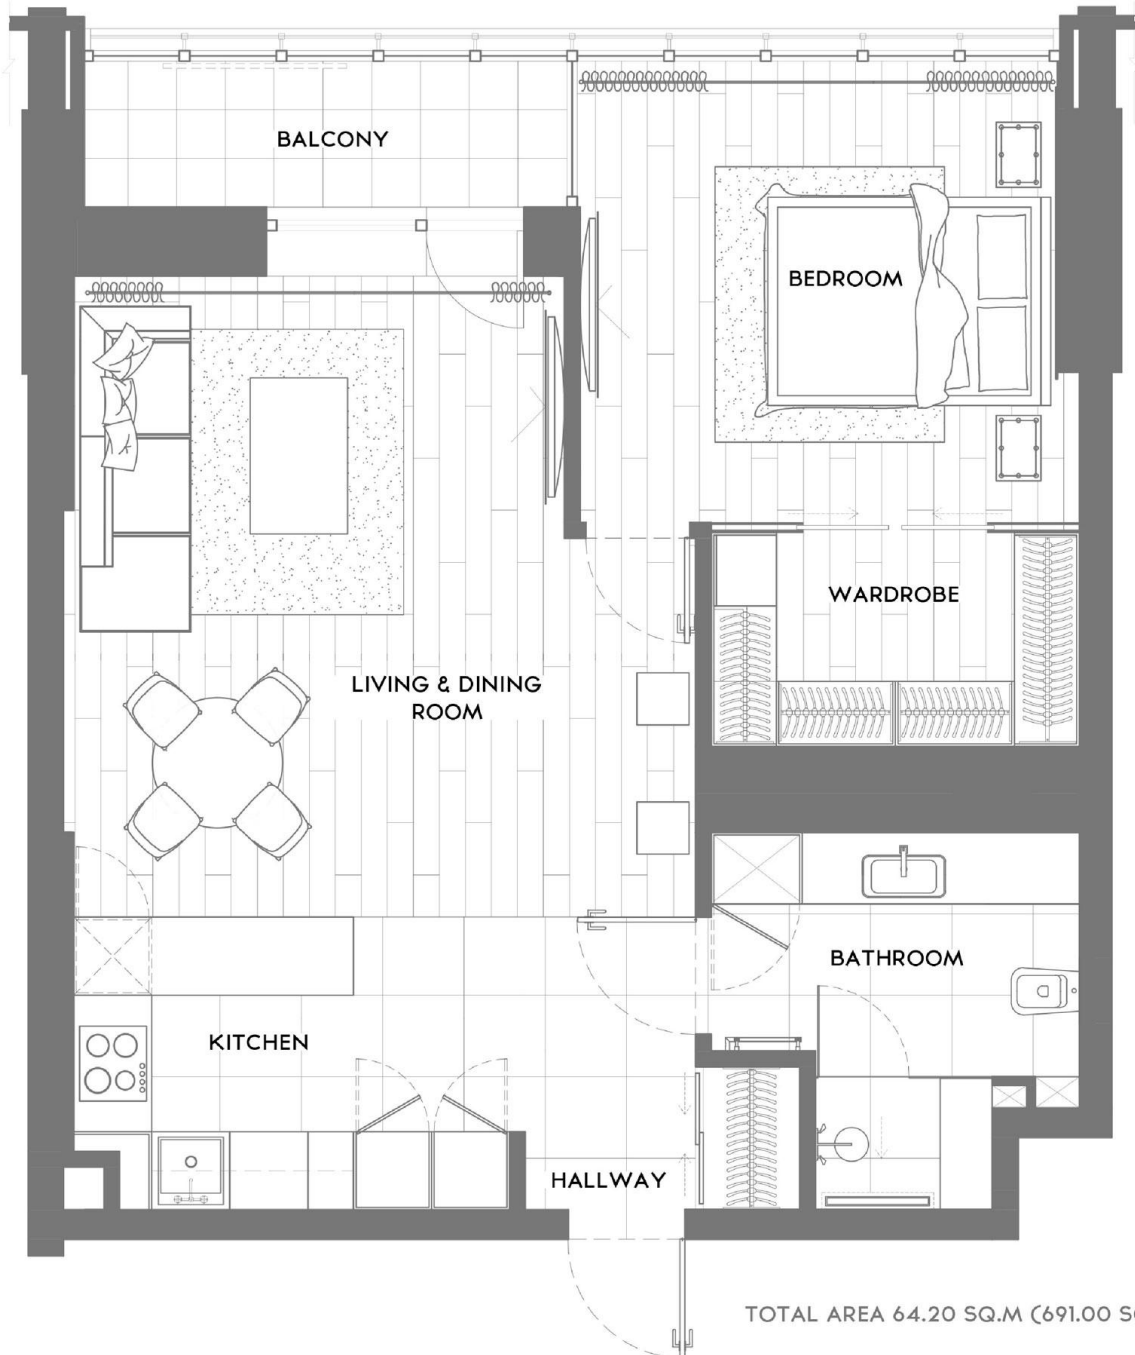

Logo - Parallax  
NADDIE AR - ANIMACIÓN 2D

Ideas

PLAN AFTER

TOTAL AREA 64.20 SQ.M (691.00 SQ.F)

YØDEZEEN

# ARQUITECTURA